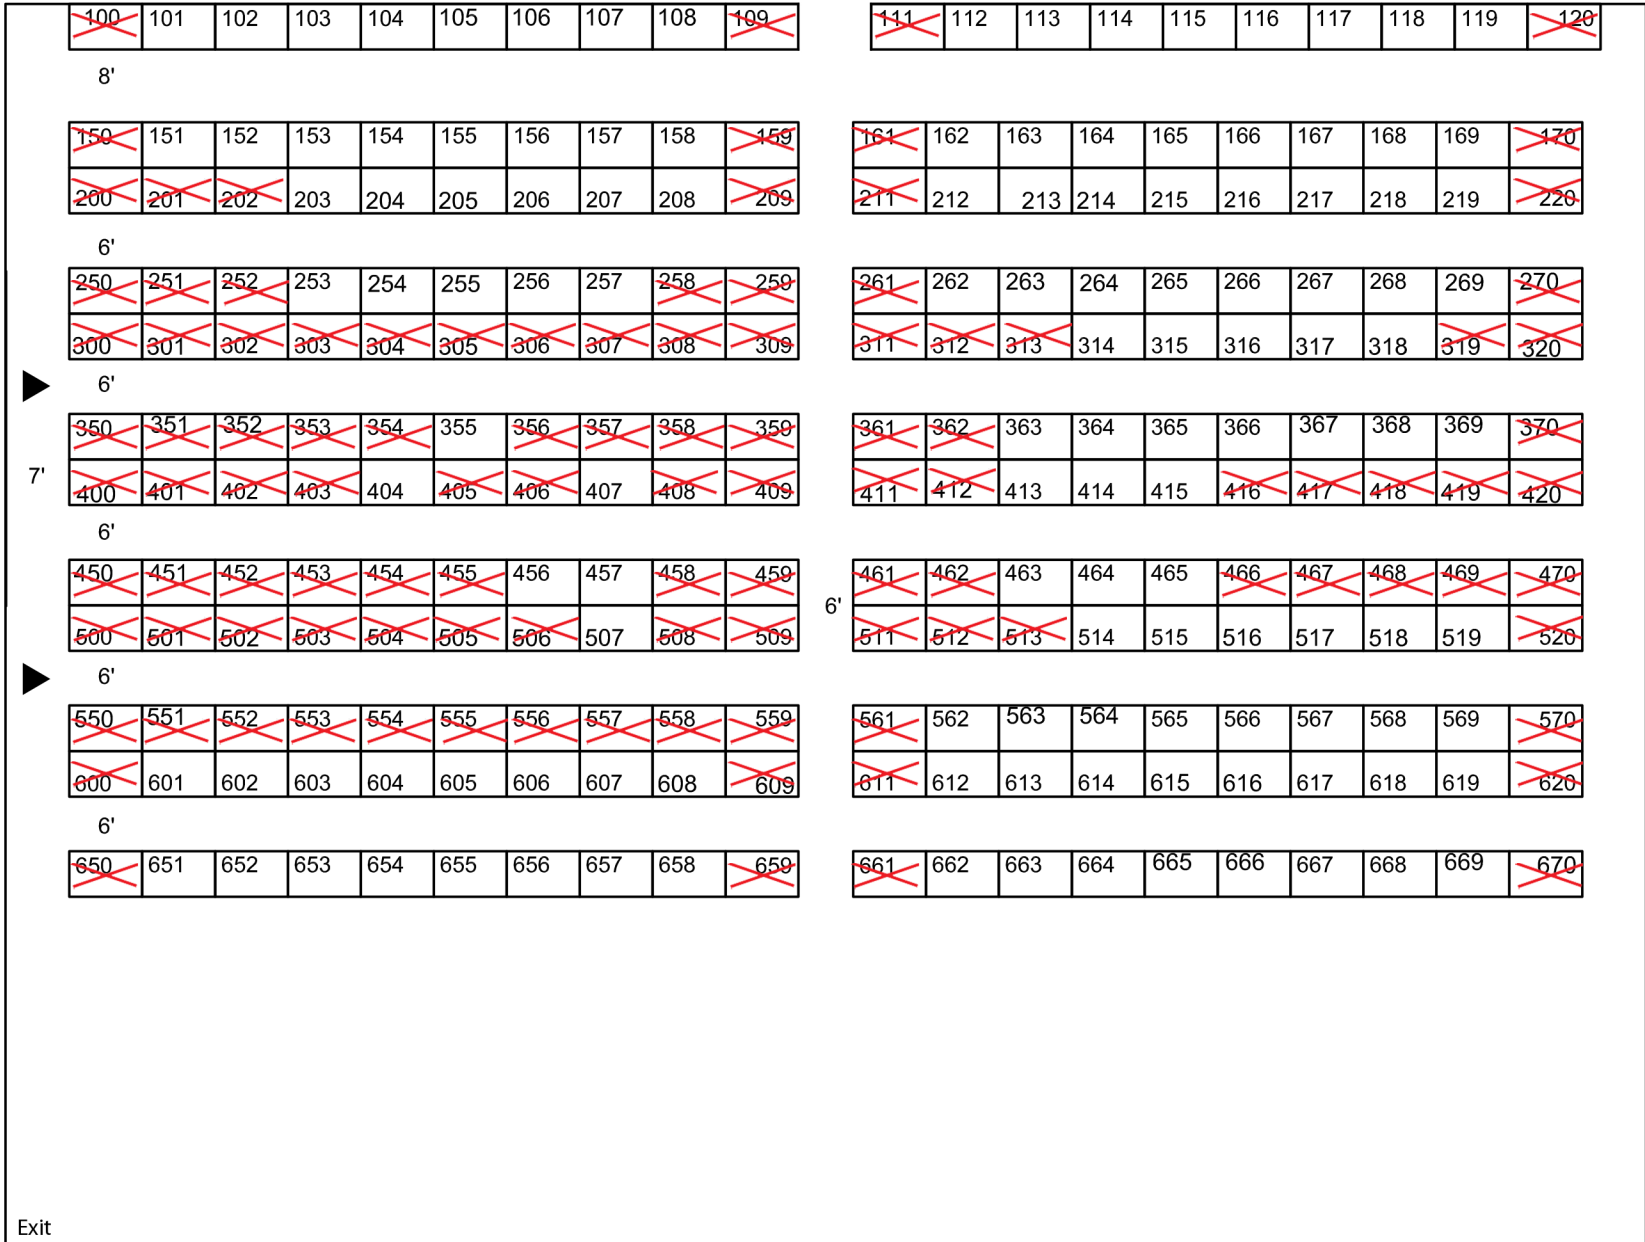

2020 NIH Research Festival Exhibit

September 17-18, 2020 • National Institutes of Health • Bethesda, MD

FLOORPLAN

Registration

Entrance From Bldg. 10

Entrance From Bldg. 10

Exit